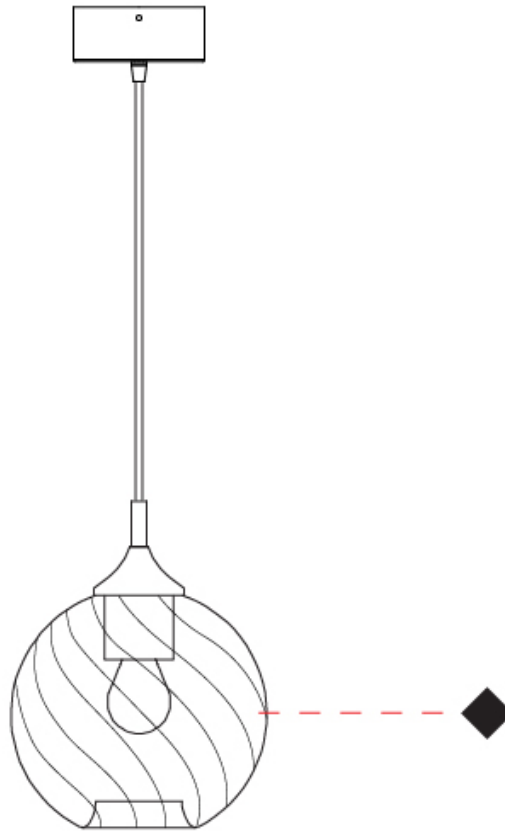

FIRENZE PALLA MONOPOINT SUSPENSION

D141103-

PROJECT

TYPE

SPECIFIER

QUANTITY

DATE

D