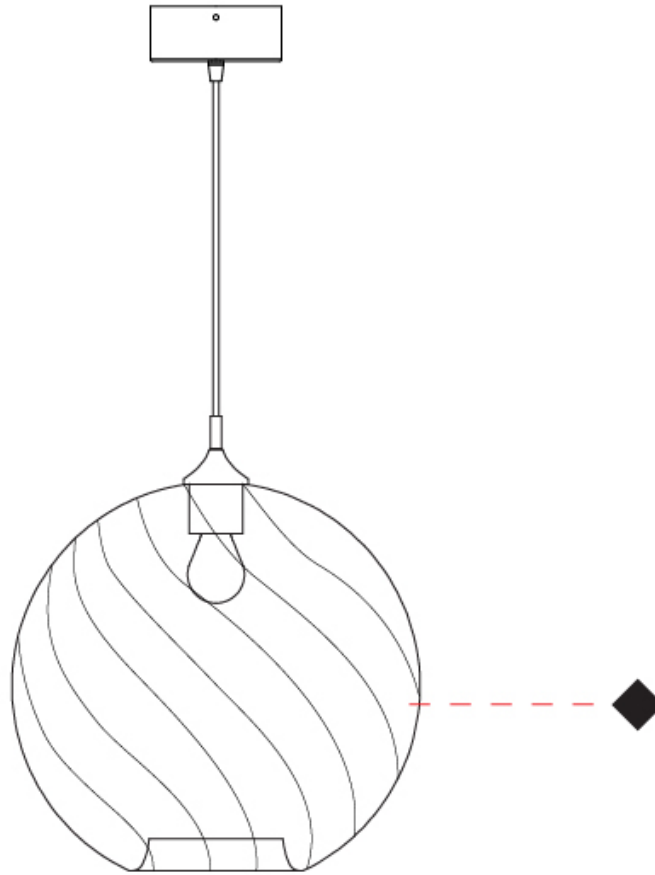

FIRENZE PALLA MONOPOINT SUSPENSION

D141105-

PROJECT _____

TYPE _____

SPECIFIER _____

QUANTITY _____

DATE _____

D