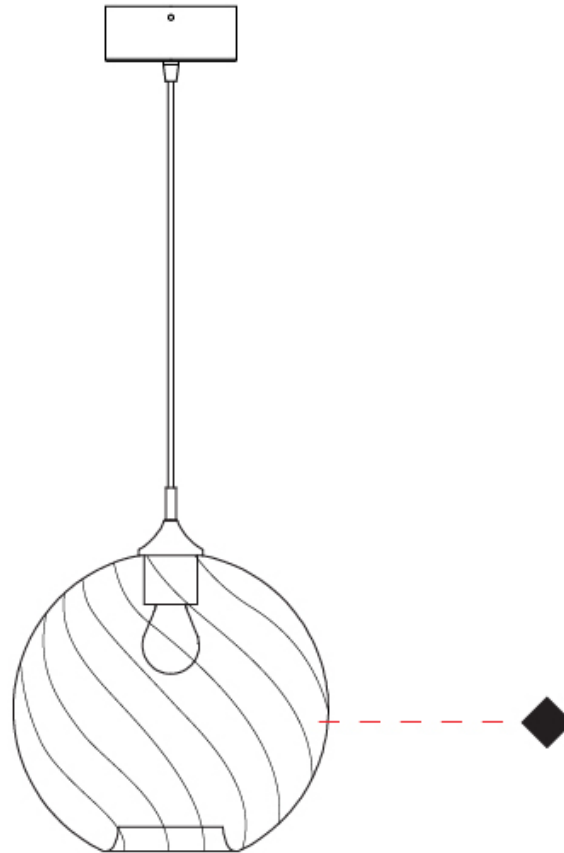

FIRENZE PALLA MONOPOINT SUSPENSION

D141104-

PROJECT	_____
TYPE	_____
SPECIFIER	_____
QUANTITY	_____
DATE	_____

D