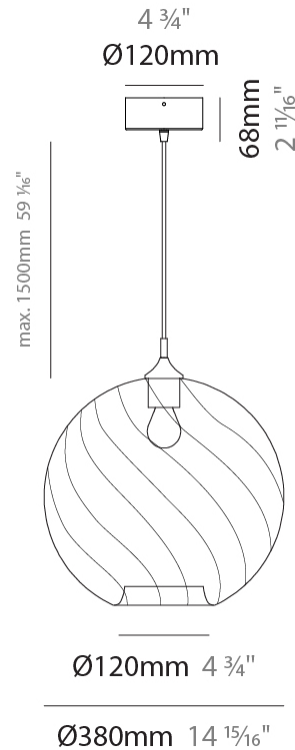

PROJECT	
TYPE	
SPECIFIER	
QUANTITY	
DATE	

FIRENZE PALLA MONOPOINT SUSPENSION

D141105-

base number Finish
Options

1. To build a product code in our configurator select the specify button on the base model # product page
2. To build a manual product code on this datasheet choose from the options listed below in blue font and add the suffix to the base model #

GENERAL

Series: Firenze Palla
Subseries: Firenze Palla Monopoint
Brand: Cangini & Tucci
Division: Design
Mounting Type: Suspension
Mounting Location: Ceiling
Subcategory: Pendant

PHYSICAL

Shape: Sphere
Diameter (mm): 380
Diameter (in): 14 ¹⁵/₁₆
Height (mm): 380
Height (in): 14 ¹⁵/₁₆
Max. Overall Height (mm): 1880
Max. Overall Height (in): 74
Light Distribution: Omnidirectional
Weight (kg): 2.40
Weight (lbs): 5.29
Fixture Finish: [AMB](#) / [GRN](#) / [PNK](#) / [RUB](#) / [SKB](#) / [SMK](#) / [TOB](#) / [TRA](#)
Holder Finish: CHR
Fixture Material: Glass / Metal
Cable Details: 1500mm Cable

ELECTRICAL

Number of Lamps: 1
Lamp Type: LED Retrofit
Bulb Included: Bulb Not Included
Max. Wattage Per Lamp (W): 8
Lamp Base: E26
Input Voltage (V): 120
Upon Request: 277Vac / GU24

LED

OPTICAL

RATINGS AND CERTIFICATIONS

Certified By: Certified for North American Standards
IP rating: IP20