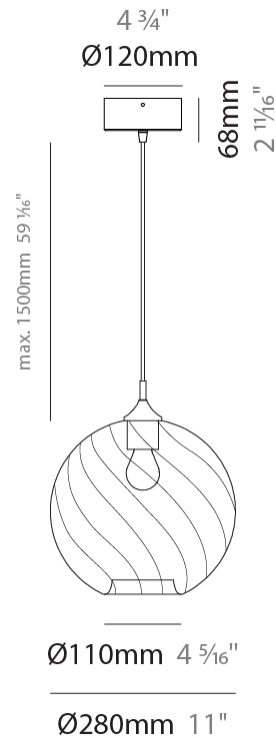

PROJECT	_____
TYPE	_____
SPECIFIER	_____
QUANTITY	_____
DATE	_____

FIRENZE PALLA MONOPOINT SUSPENSION

D141104-

base number _____
Finish _____
Options _____

1. To build a product code in our configurator select the specify button on the base model # product page
2. To build a manual product code on this datasheet choose from the options listed below in blue font and add the suffix to the base model #

GENERAL

Series: Firenze Palla _____
Subseries: Firenze Palla Monopoint _____
Brand: Cangini & Tucci _____
Division: Design _____
Mounting Type: Suspension _____
Mounting Location: Ceiling _____
Subcategory: Pendant _____

PHYSICAL

Shape: Sphere _____
Diameter (mm): 280 _____
Diameter (in): 11 _____
Height (mm): 280 _____
Height (in): 11 _____
Max. Overall Height (mm): 1780 _____
Max. Overall Height (in): 70 ⁷/₁₆ _____
Light Distribution: Omnidirectional _____
Weight (kg): 1.50 _____
Weight (lbs): 3.31 _____
Fixture Finish: [AMB](#) / [GRN](#) / [PNK](#) / [RUB](#) / [SKB](#) / [SMK](#) / [TOB](#) / [TRA](#) _____
Holder Finish: CHR _____
Fixture Material: Glass / Metal _____
Cable Details: 1500mm Cable _____

ELECTRICAL

Number of Lamps: 1 _____
Lamp Type: LED Retrofit _____
Bulb Included: Bulb Not Included _____
Max. Wattage Per Lamp (W): 8 _____
Lamp Base: E26 _____
Input Voltage (V): 120 _____
Upon Request: 277Vac / GU24 _____

LED

OPTICAL

RATINGS AND CERTIFICATIONS

Certified By: Certified for North American Standards _____
IP rating: IP20 _____