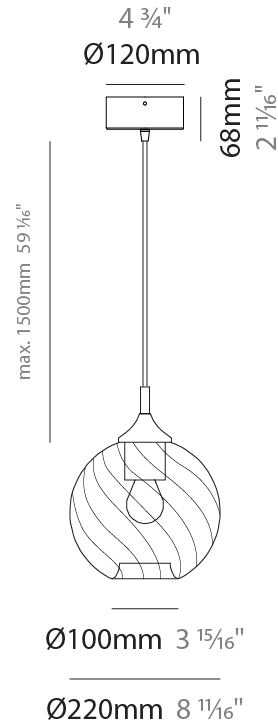

FIRENZE PALLA MONOPOINT SUSPENSION

D141103-

base number   Finish
Options

1. To build a product code in our configurator select the specify button on the base model # product page
2. To build a manual product code on this datasheet choose from the options listed below in blue font and add the suffix to the base model #

GENERAL

Series: Firenze Palla
Subseries: Firenze Palla Monopoint
Brand: Cangini & Tucci
Division: Design
Mounting Type: Suspension
Mounting Location: Ceiling
Subcategory: Pendant

PHYSICAL

Shape: Sphere
Diameter (mm): 220
Diameter (in): 8 ¹¹/₁₆
Height (mm): 220
Height (in): 8 ¹¹/₁₆
Max. Overall Height (mm): 1720
Max. Overall Height (in): 67 ¹¹/₁₆
Light Distribution: Omnidirectional
Weight (kg): 1.20
Weight (lbs): 2.65
[Fixture Finish: AMB / GRN / PNK / RUB / SKB / SMK / TOB / TRA](#)
Holder Finish: CHR
Fixture Material: Glass / Metal
Cable Details: 1500mm Cable

ELECTRICAL

Number of Lamps: 1
Lamp Type: LED Retrofit
Bulb Included: Bulb Not Included
Max. Wattage Per Lamp (W): 8
Lamp Base: E26
Input Voltage (V): 120
Upon Request: 277Vac / GU24

LED

OPTICAL

RATINGS AND CERTIFICATIONS

Certified By: Certified for North American Standards
IP rating: IP20